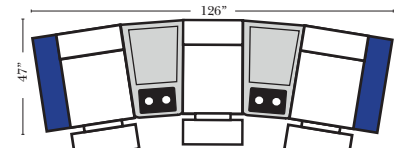

3C Sofa w/2 Large Wedge Console Arms-53131