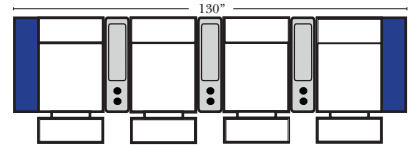

4C Sofa w/3 Small Straight Console Arms-53146