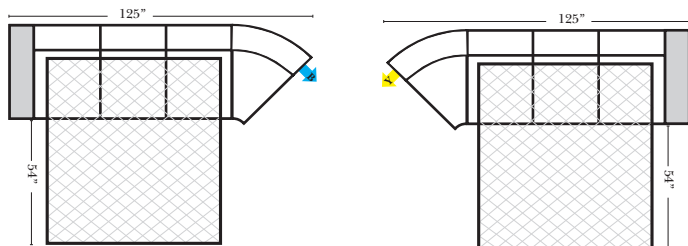

23137 Lt Arm 3C Full Sleeper w/ 1/2 Curve

23136 Rt Arm 3C Full Sleeper w/ 1/2 Curve

The Suggested Configurations below are only a sample of what the imagination can create, please enjoy creating the configuration that fits your lifestyle, using the ideas below and from the items on the other pages.