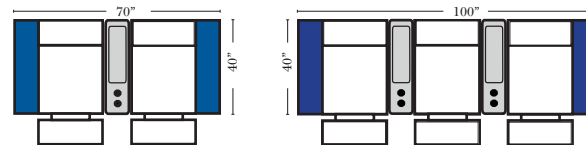

Home Theater Pre-Configured Small Straight & Wedge Consoles

2C Loveseat w/1 Small Straight Console Arm-53142

3C Sofa w/2 Small Straight Console Arms-53140