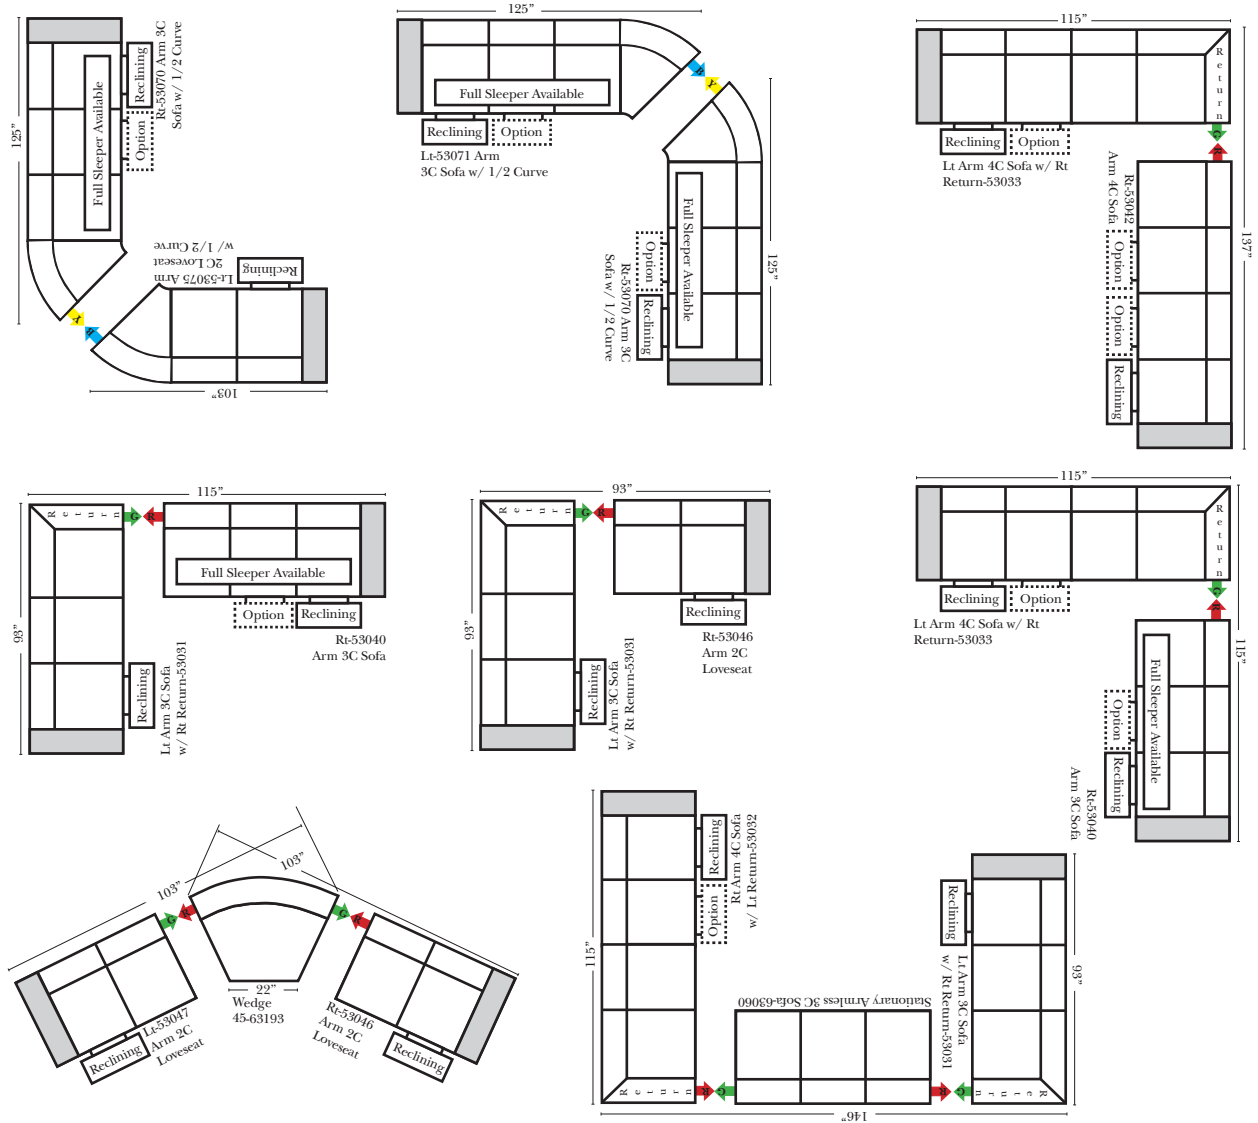

## Suggested Configurations

v.11.02.18

- Sleeper Options:** (Additional charges apply)
- Deluxe Innerspring Mattress: Full
  - 5" Memory Foam Mattress: Full Only

23126 3C Full Sleeper

23129 Lt Arm 3C Full Sleeper

23128 Rt Arm 3C Full Sleeper

23137 Lt Arm 3C Full Sleeper w/ 1/2 Curve

23136 Rt Arm 3C Full Sleeper w/ 1/2 Curve

The Suggested Configurations below are only a sample of what the imagination can create, please enjoy creating the configuration that fits your lifestyle, using the ideas below and from the items on the other pages.