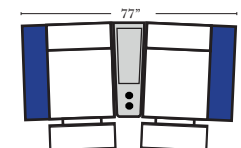

2C Loveseat w/1 Small Wedge Console Arms-53143