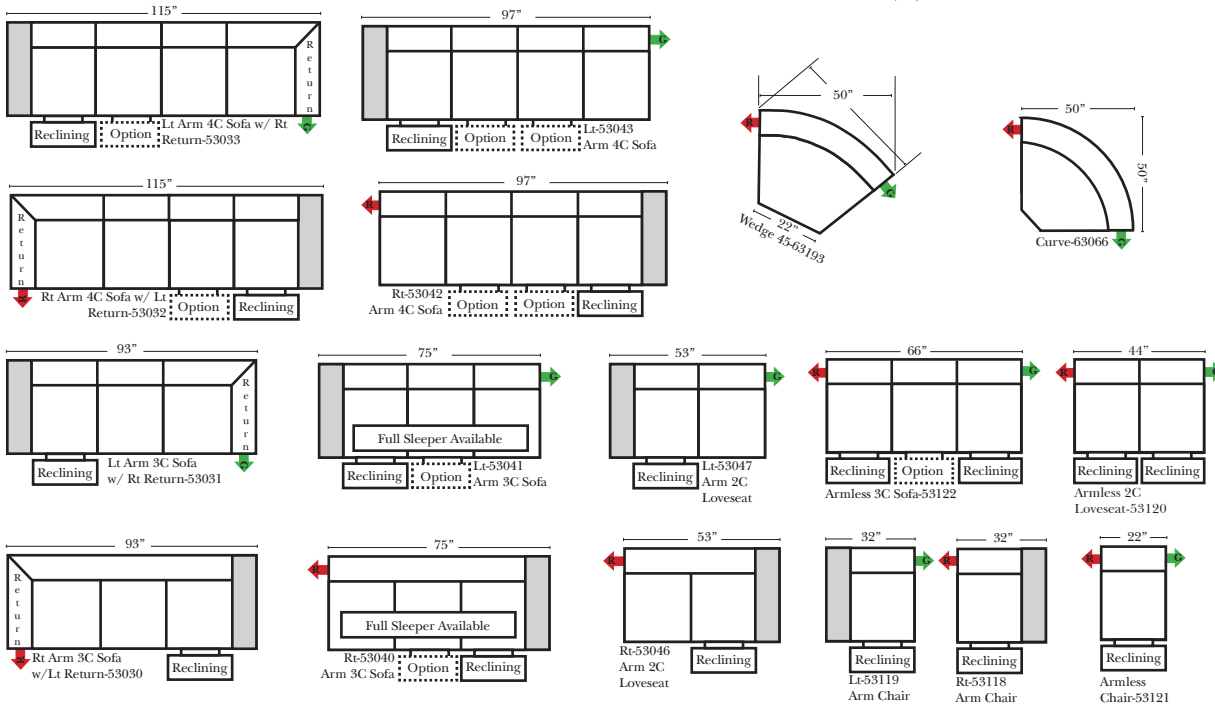

90 Degree / L-Shape Sectional

Put Green Arrows with Red Arrows to Create Sectional Groups → ←