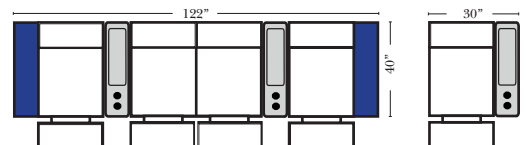

4C Sofa w/2 Small Straight Console Arms-53144

Armless Chair w/Small Straight Console Arm-53126