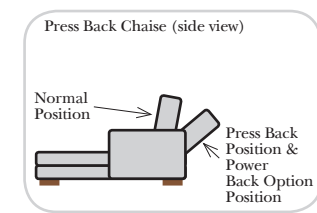

90 Degree / L-Shape Sectional

Put Green Arrows with Red Arrows to Create Sectional Groups → ←