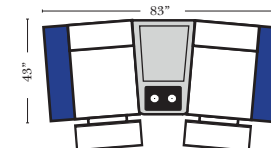

2C Loveseat w/1 Large Wedge Console Arms-53133