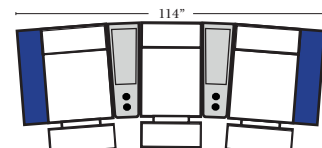

3C Sofa w/2 Small Wedge Console Arms-53141