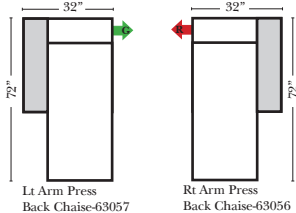

90 Degree / L-Shape Sectional

Put Green Arrows with Red Arrows to Create Sectional Groups → ←